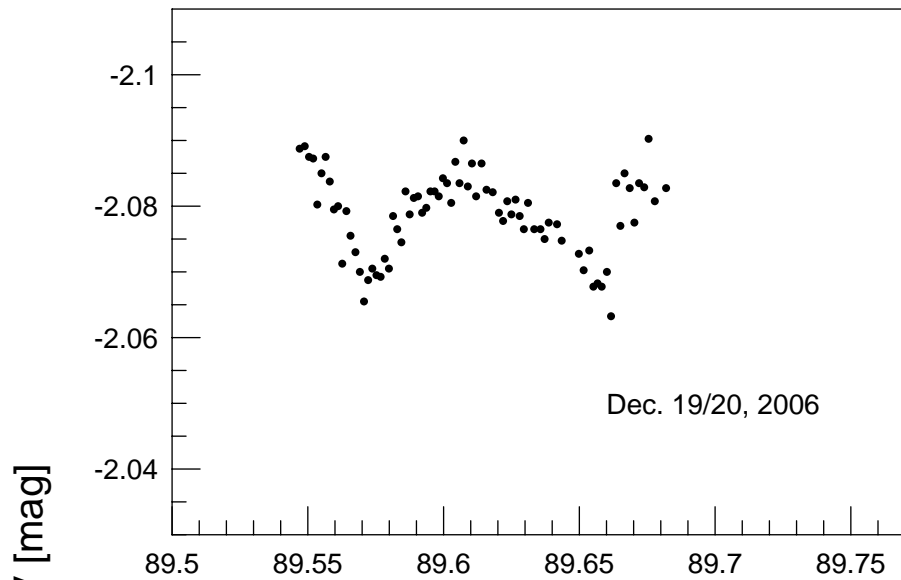

Light curves of HD 44283 observed at Konkoly Observatory - 2006/07

HJD-2454000