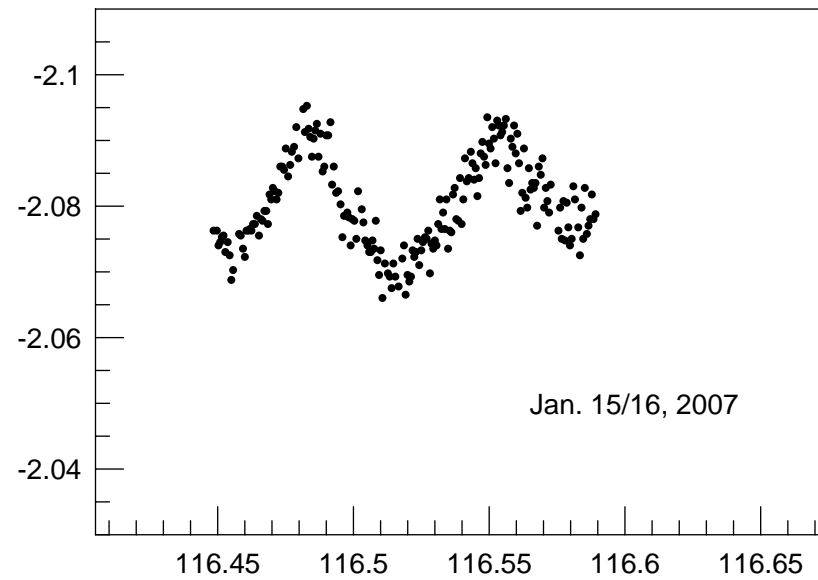

Light curves of HD 44283 observed at Konkoly Observatory - 2006/07

HJD-2454000