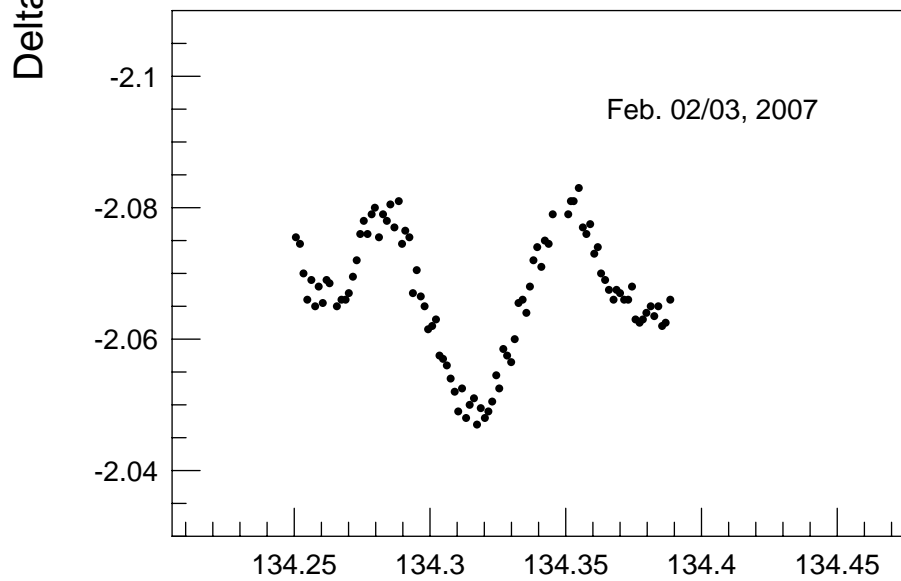

Light curves of HD 44283 observed at Konkoly Observatory - 2006/07

HJD-2454000